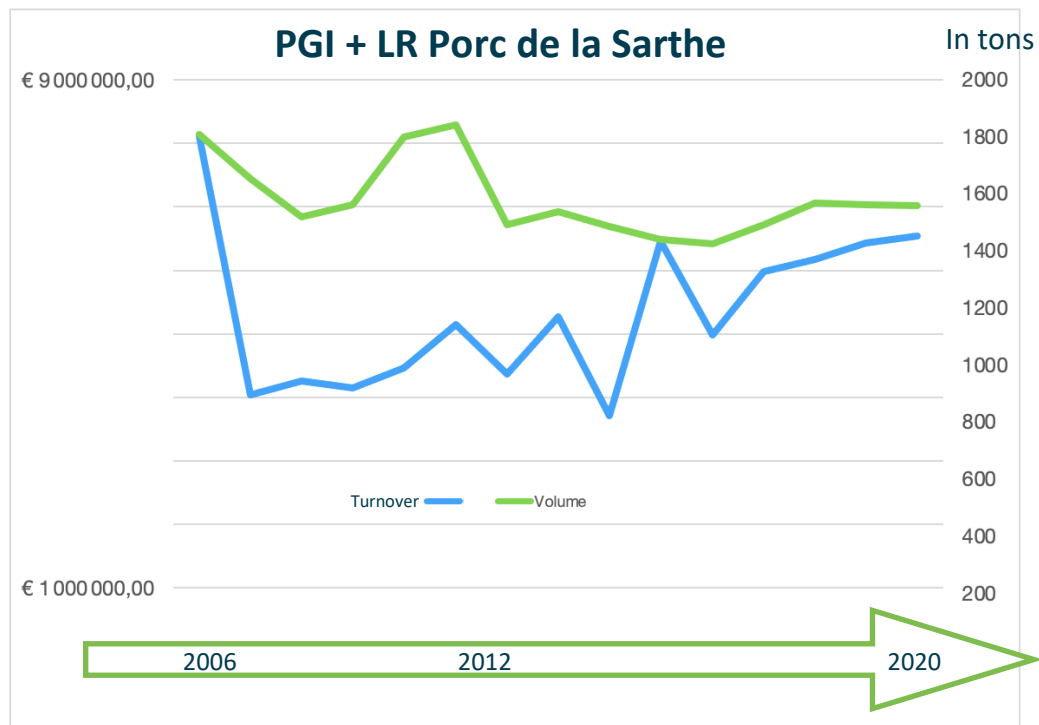

LPS Context