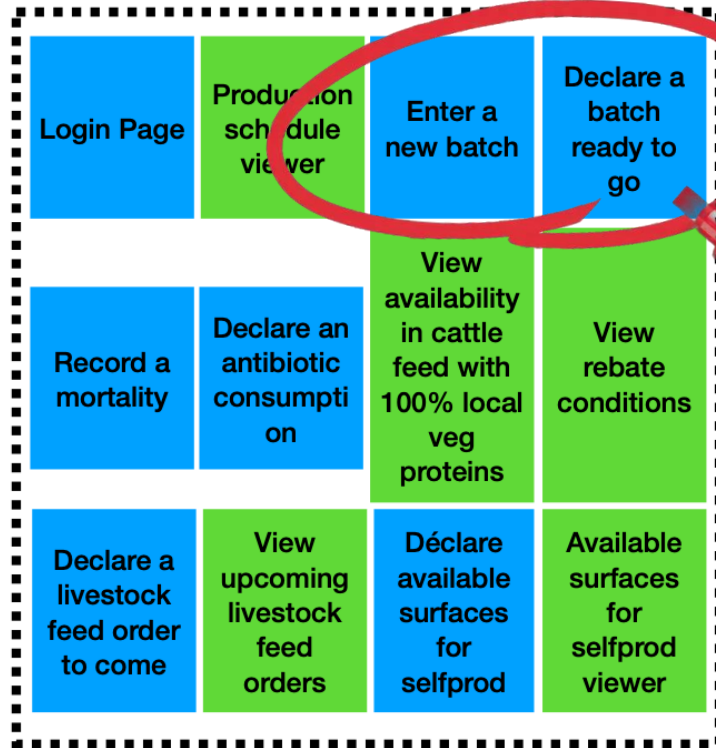

BREEDERS INTERFACE

SLAUGHTERHOUSE INTERFACE

PRO CLIENT INTERFACE

LPS Context

- “Porcs fermiers de la Sarthe” is a collective of over 30 farmers
- The production has been recognized under quality certification “Label Rouge” since 1989 and PGI since 1997
- 80% of the meat is sold to butchers in an area ranging from the pays de la Loire region to the centre of France
- Less than 5% goes to long value chain
- LPS represents 20% of the PGI and Red Label French pork production

PRO CLIENT INTERFACE

CATTLE FEED MANUFACTURER INTERFACE

BREEDERS INTERFACE

CATTLE FEED MANUFACTURER INTERFACE

BREEDERS INTERFACE

CATTLE FEED MANUFACTURER INTERFACE

BREEDERS INTERFACE

CATTLE FEED MANUFACTURER INTERFACE

BREEDERS INTERFACE

CATTLE FEED MANUFACTURER INTERFACE

BREEDERS INTERFACE

CATTLE FEED MANUFACTURER INTERFACE

BREEDERS INTERFACE

BREEDERS INTERFACE

SLAUGHTERHOUSE INTERFACE

BREEDERS INTERFACE

SLAUGHTERHOUSE INTERFACE

BREEDERS INTERFACE

SLAUGHTERHOUSE INTERFACE

BREEDERS INTERFACE

SLAUGHTERHOUSE INTERFACE

BREEDERS INTERFACE

SLAUGHTERHOUSE INTERFACE

SLAUGHTERHOUSE INTERFACE