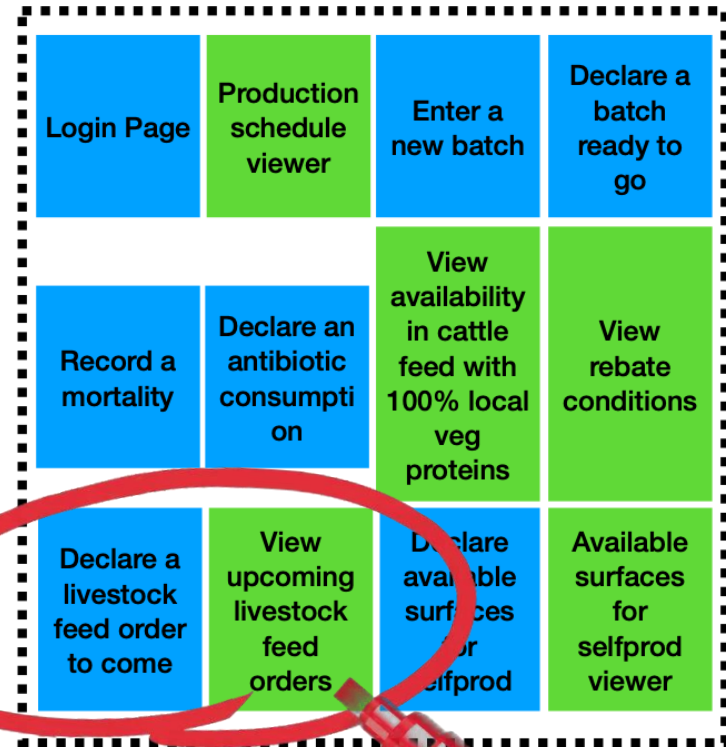

BREEDERS INTERFACE

SLAUGHTERHOUSE INTERFACE

PRO CLIENT INTERFACE

LPS Context

- “Porcs fermiers de la Sarthe” is a collective of over 30 farmers
- The production has been recognized under quality certification “Label Rouge” since 1989 and PGI since 1997
- 80% of the meat is sold to butchers in an area ranging from the pays de la Loire region to the centre of France
- Less than 5% goes to long value chain
- LPS represents 20% of the PGI and Red Label French pork production

LPS Context

GIS

NO CODE

LPS INTERFACE

CONSUMER INTERFACE

CATTLE FEED MANUFACTURER INTERFACE

BREEDERS INTERFACE

SLAUGHTERHOUSE INTERFACE

PRO CLIENT INTERFACE

CATTLE FEED MANUFACTURER INTERFACE

BREEDERS INTERFACE

CATTLE FEED MANUFACTURER INTERFACE

BREEDERS INTERFACE

CATTLE FEED MANUFACTURER INTERFACE

BREEDERS INTERFACE

CATTLE FEED MANUFACTURER INTERFACE

BREEDERS INTERFACE

CATTLE FEED MANUFACTURER INTERFACE

BREEDERS INTERFACE

CATTLE FEED MANUFACTURER INTERFACE

BREEDERS INTERFACE

BREEDERS INTERFACE

SLAUGHTERHOUSE INTERFACE

BREEDERS INTERFACE