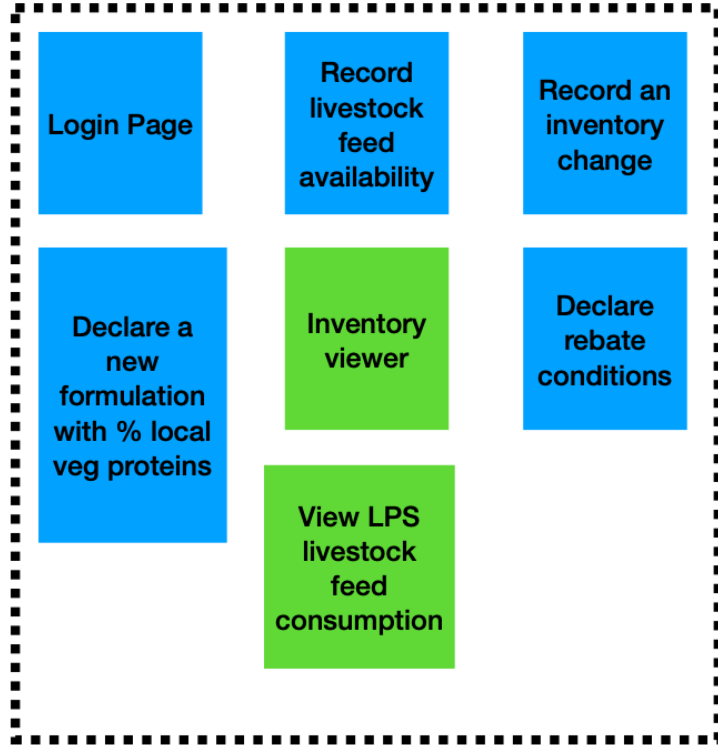

BREEDERS INTERFACE

SLAUGHTERHOUSE INTERFACE

PRO CLIENT INTERFACE

LPS Context

- “Porcs fermiers de la Sarthe” is a collective of over 30 farmers
- The production has been recognized under quality certification “Label Rouge” since 1989 and PGI since 1997
- 80% of the meat is sold to butchers in an area ranging from the pays de la Loire region to the centre of France
- Less than 5% goes to long value chain
- LPS represents 20% of the PGI and Red Label French pork production

PRO CLIENT INTERFACE

CATTLE FEED MANUFACTURER INTERFACE

BREEDERS INTERFACE

CATTLE FEED MANUFACTURER INTERFACE

BREEDERS INTERFACE

CATTLE FEED MANUFACTURER INTERFACE

BREEDERS INTERFACE

CATTLE FEED MANUFACTURER INTERFACE

BREEDERS INTERFACE

CATTLE FEED MANUFACTURER INTERFACE

BREEDERS INTERFACE

CATTLE FEED MANUFACTURER INTERFACE

BREEDERS INTERFACE

BREEDERS INTERFACE

SLAUGHTERHOUSE INTERFACE

BREEDERS INTERFACE

SLAUGHTERHOUSE INTERFACE

BREEDERS INTERFACE

SLAUGHTERHOUSE INTERFACE

BREEDERS INTERFACE

SLAUGHTERHOUSE INTERFACE

BREEDERS INTERFACE

SLAUGHTERHOUSE INTERFACE

SLAUGHTERHOUSE INTERFACE