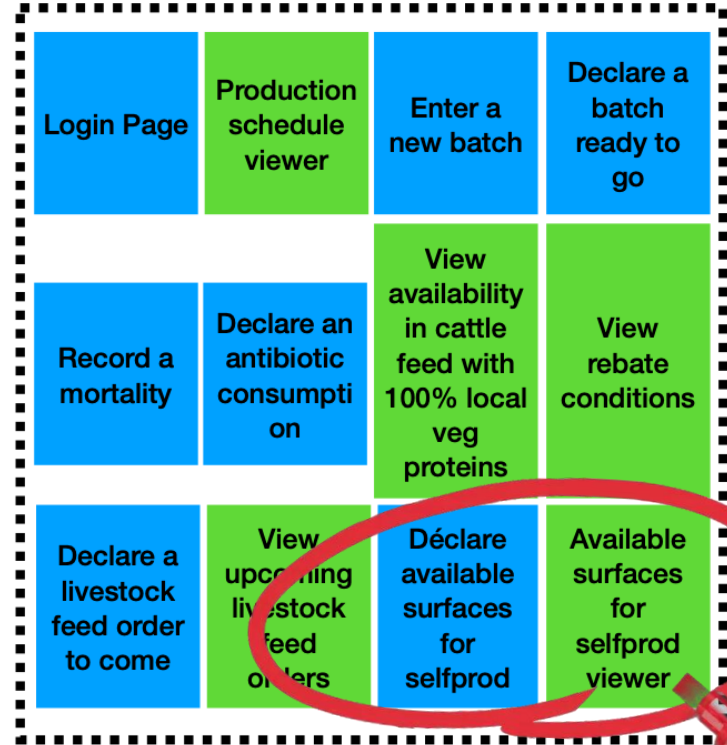

LPS Context

GIS

NO CODE

LPS INTERFACE

CONSUMER INTERFACE

CATTLE FEED MANUFACTURER INTERFACE

BREEDERS INTERFACE

SLAUGHTERHOUSE INTERFACE

PRO CLIENT INTERFACE

CATTLE FEED MANUFACTURER INTERFACE

BREEDERS INTERFACE

CATTLE FEED MANUFACTURER INTERFACE

BREEDERS INTERFACE

CATTLE FEED MANUFACTURER INTERFACE

BREEDERS INTERFACE

CATTLE FEED MANUFACTURER INTERFACE

BREEDERS INTERFACE

CATTLE FEED MANUFACTURER INTERFACE

BREEDERS INTERFACE

CATTLE FEED MANUFACTURER INTERFACE

BREEDERS INTERFACE

BREEDERS INTERFACE

SLAUGHTERHOUSE INTERFACE

BREEDERS INTERFACE

SLAUGHTERHOUSE INTERFACE

BREEDERS INTERFACE

SLAUGHTERHOUSE INTERFACE

BREEDERS INTERFACE

SLAUGHTERHOUSE INTERFACE

BREEDERS INTERFACE

SLAUGHTERHOUSE INTERFACE

SLAUGHTERHOUSE INTERFACE