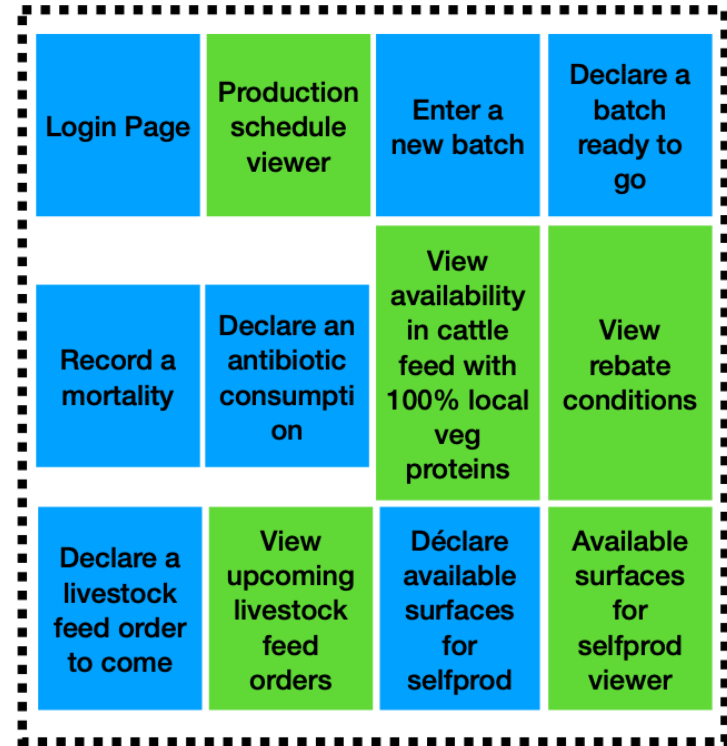

BREEDERS INTERFACE

SLAUGHTERHOUSE INTERFACE

PRO CLIENT INTERFACE

LPS Context

- “Porcs fermiers de la Sarthe” is a collective of over 30 farmers
- The production has been recognized under quality certification “Label Rouge” since 1989 and PGI since 1997
- 80% of the meat is sold to butchers in an area ranging from the pays de la Loire region to the centre of France
- Less than 5% goes to long value chain
- LPS represents 20% of the PGI and Red Label French pork production

LPS Context

GIS

NO CODE

LPS INTERFACE

CONSUMER INTERFACE

CATTLE FEED MANUFACTURER INTERFACE

BREEDERS INTERFACE

SLAUGHTERHOUSE INTERFACE

PRO CLIENT INTERFACE

CATTLE FEED MANUFACTURER INTERFACE

BREEDERS INTERFACE

CATTLE FEED MANUFACTURER INTERFACE

BREEDERS INTERFACE

CATTLE FEED MANUFACTURER INTERFACE

BREEDERS INTERFACE

CATTLE FEED MANUFACTURER INTERFACE

BREEDERS INTERFACE

CATTLE FEED MANUFACTURER INTERFACE

BREEDERS INTERFACE

CATTLE FEED MANUFACTURER INTERFACE

BREEDERS INTERFACE

BREEDERS INTERFACE

SLAUGHTERHOUSE INTERFACE

BREEDERS INTERFACE