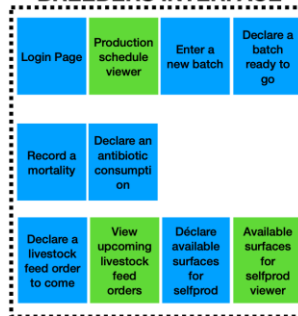

co-fresh.eu

EXPLORING A NEW GOVERNANCE TOOL TO DEVELOP THE USE OF SUSTAINABLE LOCAL PIG FEED

LPS INTERFACE

CONSUMER INTERFACE

ENTER

AIRTABLE DATABASE CENTRALIZING ALL THE DATA

OUTPUT

CATTLE FEED MANUFACTURER INTERFACE

BREEDERS INTERFACE

SLAUGHTERHOUSE INTERFACE

PRO CLIENT INTERFACE

LPS Context

- “Porcs fermiers de la Sarthe” is a collective of over 30 farmers
- The production has been recognized under quality certification “Label Rouge” since 1989 and PGI since 1997
- 80% of the meat is sold to butchers in an area ranging from the pays de la Loire region to the centre of France
- Less than 5% goes to long value chain
- LPS represents 20% of the PGI and Red Label French pork production

LPS Context

GIS

NO CODE

LPS INTERFACE

CONSUMER INTERFACE

CATTLE FEED MANUFACTURER INTERFACE

BREEDERS INTERFACE

SLAUGHTERHOUSE INTERFACE