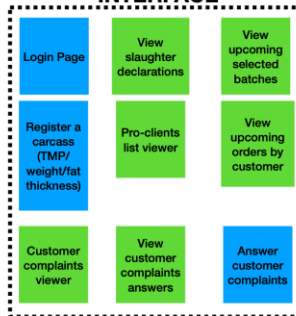

BREEDERS INTERFACE

SLAUGHTERHOUSE INTERFACE

PRO CLIENT INTERFACE

LPS Context

- “Porcs fermiers de la Sarthe” is a collective of over 30 farmers
- The production has been recognized under quality certification “Label Rouge” since 1989 and PGI since 1997
- 80% of the meat is sold to butchers in an area ranging from the pays de la Loire region to the centre of France
- Less than 5% goes to long value chain
- LPS represents 20% of the PGI and Red Label French pork production

LPS Context

GIS

NO CODE

LPS INTERFACE

CONSUMER INTERFACE

CATTLE FEED MANUFACTURER INTERFACE

BREEDERS INTERFACE

SLAUGHTERHOUSE INTERFACE