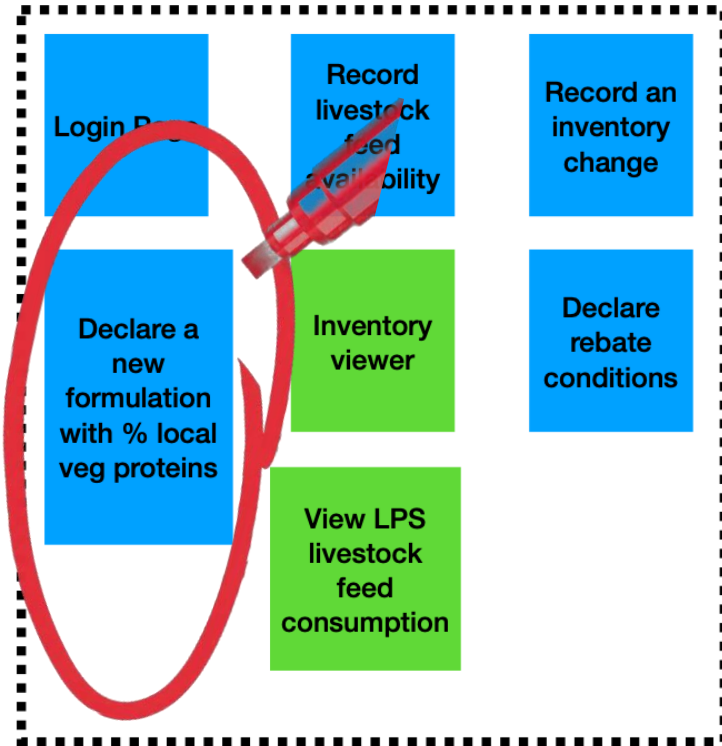

BREEDERS INTERFACE

SLAUGHTERHOUSE INTERFACE

PRO CLIENT INTERFACE

LPS Context

- “Porcs fermiers de la Sarthe” is a collective of over 30 farmers
- The production has been recognized under quality certification “Label Rouge” since 1989 and PGI since 1997
- 80% of the meat is sold to butchers in an area ranging from the pays de la Loire region to the centre of France
- Less than 5% goes to long value chain
- LPS represents 20% of the PGI and Red Label French pork production

LPS Context

GIS

NO CODE

LPS INTERFACE

CONSUMER INTERFACE

CATTLE FEED MANUFACTURER INTERFACE

BREEDERS INTERFACE

SLAUGHTERHOUSE INTERFACE

PRO CLIENT INTERFACE

CATTLE FEED MANUFACTURER INTERFACE

BREEDERS INTERFACE

CATTLE FEED MANUFACTURER INTERFACE

BREEDERS INTERFACE

CATTLE FEED MANUFACTURER INTERFACE

BREEDERS INTERFACE

CATTLE FEED MANUFACTURER INTERFACE

BREEDERS INTERFACE

CATTLE FEED MANUFACTURER INTERFACE

BREEDERS INTERFACE

CATTLE FEED MANUFACTURER INTERFACE

BREEDERS INTERFACE

BREEDERS INTERFACE

SLAUGHTERHOUSE INTERFACE

BREEDERS INTERFACE