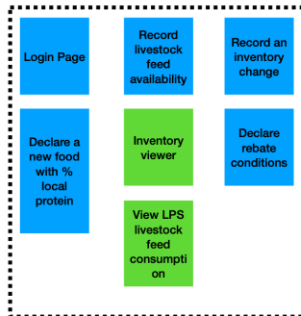

BREEDERS INTERFACE

SLAUGHTERHOUSE INTERFACE

PRO CLIENT INTERFACE

LPS Context

- “Porcs fermiers de la Sarthe” is a collective of over 30 farmers
- The production has been recognized under quality certification “Label Rouge” since 1989 and PGI since 1997
- 80% of the meat is sold to butchers in an area ranging from the pays de la Loire region to the centre of France
- Less than 5% goes to long value chain
- LPS represents 20% of the PGI and Red Label French pork production

LPS Context

GIS

NO CODE

LPS INTERFACE

CONSUMER INTERFACE

CATTLE FEED MANUFACTURER INTERFACE

BREEDERS INTERFACE

SLAUGHTERHOUSE INTERFACE

PRO CLIENT INTERFACE

CATTLE FEED MANUFACTURER INTERFACE

BREEDERS INTERFACE

CATTLE FEED MANUFACTURER INTERFACE

BREEDERS INTERFACE

CATTLE FEED MANUFACTURER INTERFACE

BREEDERS INTERFACE

CATTLE FEED MANUFACTURER INTERFACE