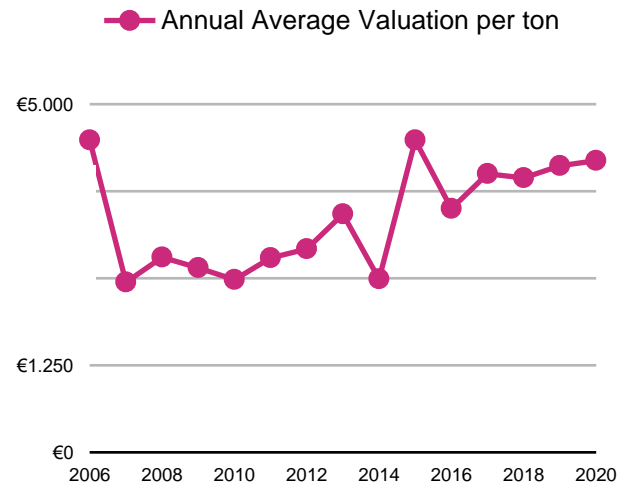

LPS Context