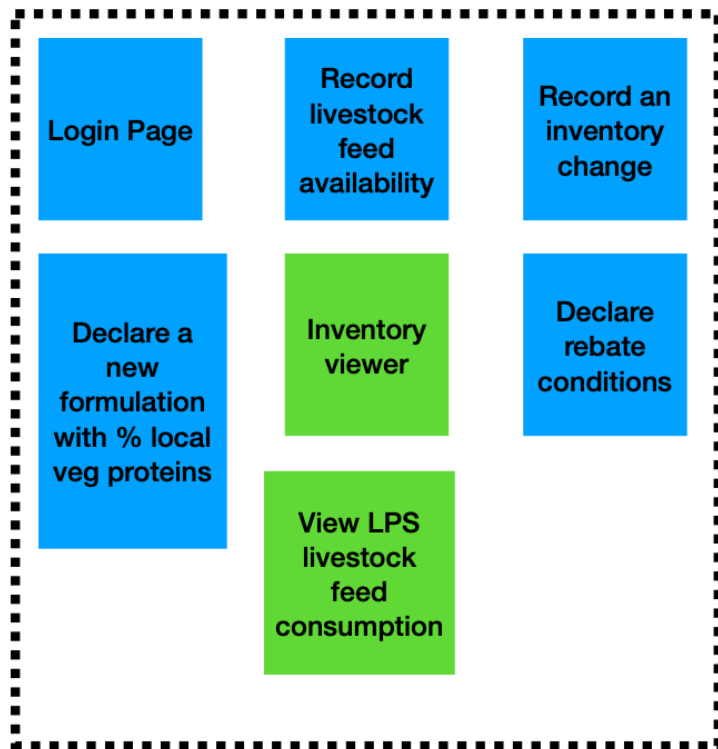

co-fresh.eu

EXPLORING A NEW GOVERNANCE TOOL TO DEVELOP THE USE OF SUSTAINABLE LOCAL PIG FEED

LPS INTERFACE

CONSUMER INTERFACE

ENTER

AIRTABLE DATABASE CENTRALIZING ALL THE DATA

OUTPUT

CATTLE FEED MANUFACTURER INTERFACE

BREEDERS INTERFACE

SLAUGHTERHOUSE INTERFACE

PRO CLIENT INTERFACE

LPS Context

- “Porcs fermiers de la Sarthe” is a collective of over 30 farmers
- The production has been recognized under quality certification “Label Rouge” since 1989 and PGI since 1997
- 80% of the meat is sold to butchers in an area ranging from the pays de la Loire region to the centre of France
- Less than 5% goes to long value chain
- LPS represents 20% of the PGI and Red Label French pork production

LPS Context

GIS

NO CODE

LPS INTERFACE

CONSUMER INTERFACE

CATTLE FEED MANUFACTURER INTERFACE

BREEDERS INTERFACE

SLAUGHTERHOUSE INTERFACE

PRO CLIENT INTERFACE

CATTLE FEED MANUFACTURER INTERFACE

BREEDERS INTERFACE

CATTLE FEED MANUFACTURER INTERFACE

BREEDERS INTERFACE

CATTLE FEED MANUFACTURER INTERFACE

BREEDERS INTERFACE

CATTLE FEED MANUFACTURER INTERFACE