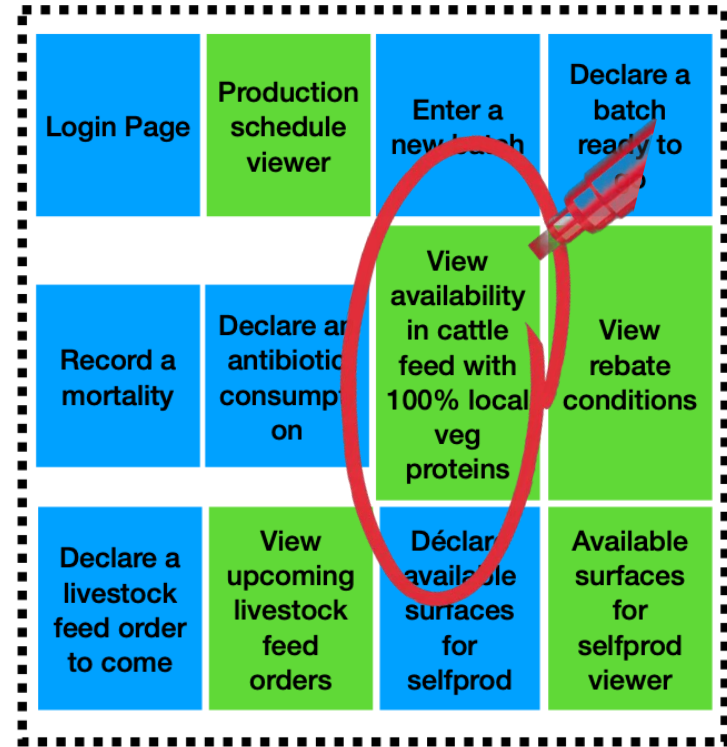

BREEDERS INTERFACE

SLAUGHTERHOUSE INTERFACE

PRO CLIENT INTERFACE

LPS Context

- “Porcs fermiers de la Sarthe” is a collective of over 30 farmers
- The production has been recognized under quality certification “Label Rouge” since 1989 and PGI since 1997
- 80% of the meat is sold to butchers in an area ranging from the pays de la Loire region to the centre of France
- Less than 5% goes to long value chain
- LPS represents 20% of the PGI and Red Label French pork production

LPS Context

GIS

NO CODE

LPS INTERFACE

CONSUMER INTERFACE

CATTLE FEED MANUFACTURER INTERFACE

BREEDERS INTERFACE

SLAUGHTERHOUSE INTERFACE

PRO CLIENT INTERFACE

CATTLE FEED MANUFACTURER INTERFACE

BREEDERS INTERFACE

CATTLE FEED MANUFACTURER INTERFACE

BREEDERS INTERFACE

CATTLE FEED MANUFACTURER INTERFACE

BREEDERS INTERFACE

CATTLE FEED MANUFACTURER INTERFACE

BREEDERS INTERFACE

CATTLE FEED MANUFACTURER INTERFACE

BREEDERS INTERFACE

CATTLE FEED MANUFACTURER INTERFACE

BREEDERS INTERFACE

BREEDERS INTERFACE

SLAUGHTERHOUSE INTERFACE

BREEDERS INTERFACE