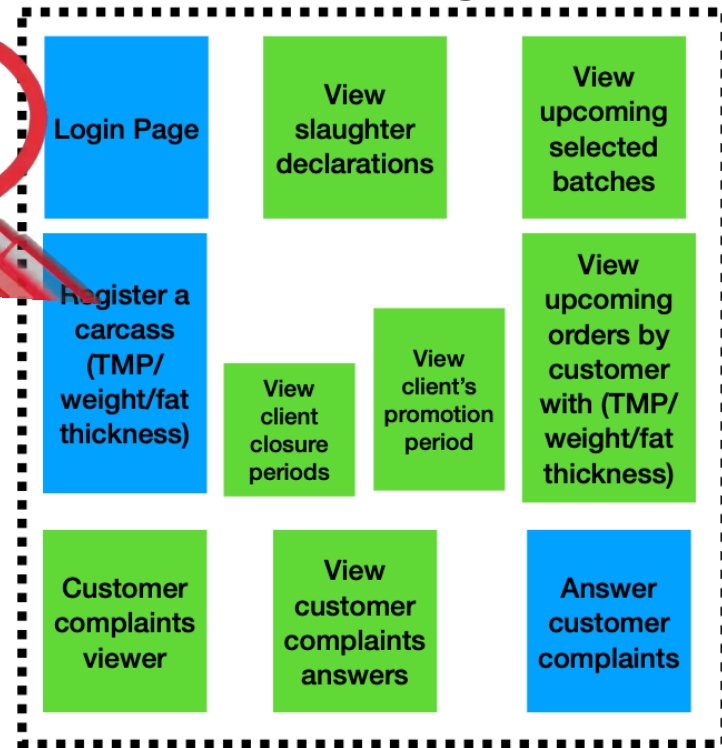

BREEDERS INTERFACE

SLAUGHTERHOUSE INTERFACE

PRO CLIENT INTERFACE

LPS Context

- “Porcs fermiers de la Sarthe” is a collective of over 30 farmers
- The production has been recognized under quality certification “Label Rouge” since 1989 and PGI since 1997
- 80% of the meat is sold to butchers in an area ranging from the pays de la Loire region to the centre of France
- Less than 5% goes to long value chain
- LPS represents 20% of the PGI and Red Label French pork production

BREEDERS INTERFACE

CATTLE FEED MANUFACTURER INTERFACE

BREEDERS INTERFACE

CATTLE FEED MANUFACTURER INTERFACE

BREEDERS INTERFACE

BREEDERS INTERFACE

SLAUGHTERHOUSE INTERFACE

BREEDERS INTERFACE

SLAUGHTERHOUSE INTERFACE

BREEDERS INTERFACE

SLAUGHTERHOUSE INTERFACE

BREEDERS INTERFACE

SLAUGHTERHOUSE INTERFACE

BREEDERS INTERFACE

SLAUGHTERHOUSE INTERFACE

SLAUGHTERHOUSE INTERFACE

PRO CLIENT INTERFACE

SLAUGHTERHOUSE INTERFACE

PRO CLIENT INTERFACE

SLAUGHTERHOUSE INTERFACE

PRO CLIENT INTERFACE

LPS INTERFACE

LPS INTERFACE

LPS INTERFACE