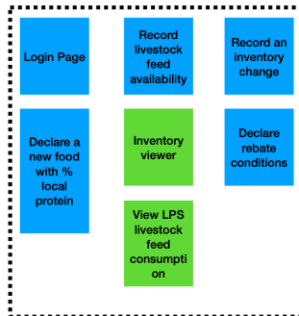

co-fresh.eu

EXPLORING A NEW GOVERNANCE TOOL TO DEVELOP THE USE OF SUSTAINABLE LOCAL PIG FEED

LPS INTERFACE

CONSUMER INTERFACE

ENTER

AIRTABLE DATABASE CENTRALIZING ALL THE DATA

OUTPUT

CATTLE FEED MANUFACTURER INTERFACE

BREEDERS INTERFACE

SLAUGHTERHOUSE INTERFACE

PRO CLIENT INTERFACE

LPS Context

- “Porcs fermiers de la Sarthe” is a collective of over 30 farmers
- The production has been recognized under quality certification “Label Rouge” since 1989 and PGI since 1997
- 80% of the meat is sold to butchers in an area ranging from the pays de la Loire region to the centre of France
- Less than 5% goes to long value chain
- LPS represents 20% of the PGI and Red Label French pork production