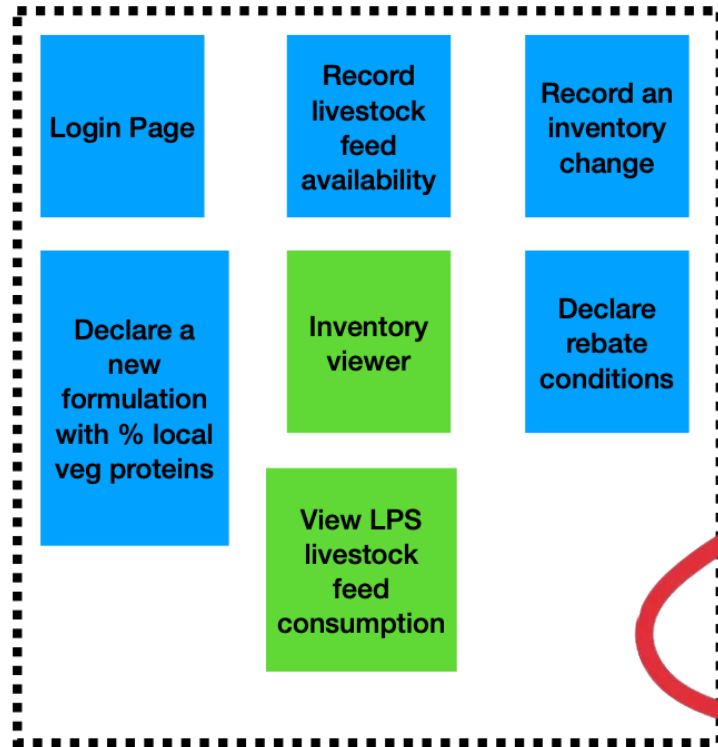

BREEDERS INTERFACE

SLAUGHTERHOUSE INTERFACE

PRO CLIENT INTERFACE

LPS Context

- “Porcs fermiers de la Sarthe” is a collective of over 30 farmers
- The production has been recognized under quality certification “Label Rouge” since 1989 and PGI since 1997
- 80% of the meat is sold to butchers in an area ranging from the pays de la Loire region to the centre of France
- Less than 5% goes to long value chain
- LPS represents 20% of the PGI and Red Label French pork production

LPS Context

GIS

NO CODE

LPS INTERFACE

CONSUMER INTERFACE

CATTLE FEED MANUFACTURER INTERFACE

BREEDERS INTERFACE

SLAUGHTERHOUSE INTERFACE

PRO CLIENT INTERFACE

CATTLE FEED MANUFACTURER INTERFACE

BREEDERS INTERFACE

CATTLE FEED MANUFACTURER INTERFACE

BREEDERS INTERFACE

CATTLE FEED MANUFACTURER INTERFACE

BREEDERS INTERFACE

CATTLE FEED MANUFACTURER INTERFACE

BREEDERS INTERFACE

CATTLE FEED MANUFACTURER INTERFACE

BREEDERS INTERFACE

CATTLE FEED MANUFACTURER INTERFACE

BREEDERS INTERFACE

BREEDERS INTERFACE

SLAUGHTERHOUSE INTERFACE

BREEDERS INTERFACE