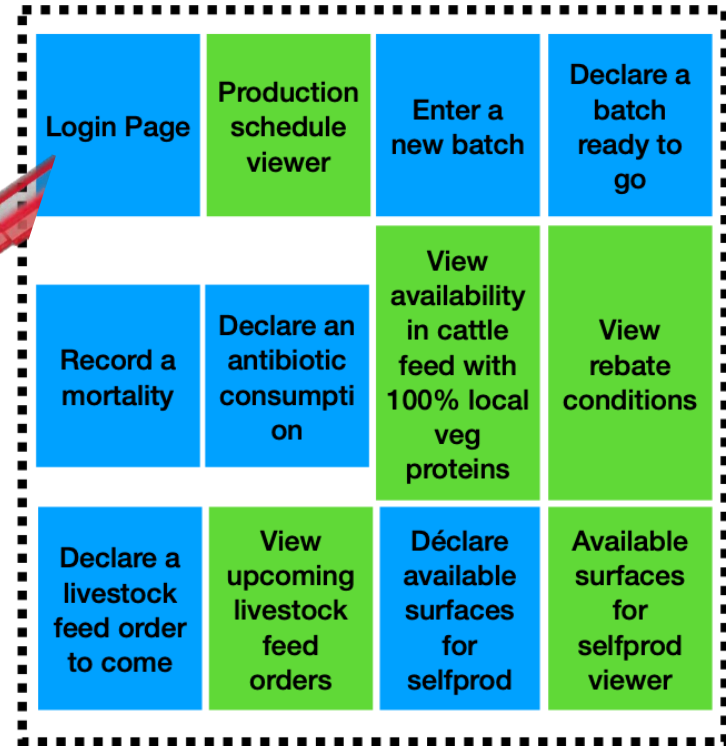

BREEDERS INTERFACE

SLAUGHTERHOUSE INTERFACE

PRO CLIENT INTERFACE

LPS Context

- “Porcs fermiers de la Sarthe” is a collective of over 30 farmers
- The production has been recognized under quality certification “Label Rouge” since 1989 and PGI since 1997
- 80% of the meat is sold to butchers in an area ranging from the pays de la Loire region to the centre of France
- Less than 5% goes to long value chain
- LPS represents 20% of the PGI and Red Label French pork production

LPS Context

GIS

NO CODE

LPS INTERFACE

CONSUMER INTERFACE

CATTLE FEED MANUFACTURER INTERFACE

BREEDERS INTERFACE

SLAUGHTERHOUSE INTERFACE

PRO CLIENT INTERFACE

CATTLE FEED MANUFACTURER INTERFACE

BREEDERS INTERFACE

CATTLE FEED MANUFACTURER INTERFACE

BREEDERS INTERFACE

CATTLE FEED MANUFACTURER INTERFACE

BREEDERS INTERFACE

CATTLE FEED MANUFACTURER INTERFACE

BREEDERS INTERFACE

CATTLE FEED MANUFACTURER INTERFACE

BREEDERS INTERFACE

CATTLE FEED MANUFACTURER INTERFACE

BREEDERS INTERFACE

BREEDERS INTERFACE

SLAUGHTERHOUSE INTERFACE

BREEDERS INTERFACE