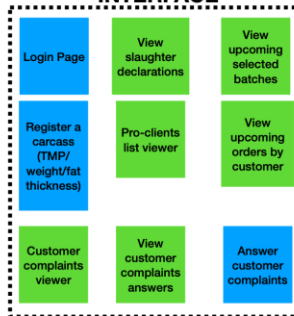

co-fresh.eu

EXPLORING A NEW GOVERNANCE TOOL TO DEVELOP THE USE OF SUSTAINABLE LOCAL PIG FEED

LPS INTERFACE

CONSUMER INTERFACE

ENTER

AIRTABLE DATABASE CENTRALIZING ALL THE DATA

OUTPUT

CATTLE FEED MANUFACTURER INTERFACE

BREEDERS INTERFACE

SLAUGHTERHOUSE INTERFACE

PRO CLIENT INTERFACE

LPS Context

- “Porcs fermiers de la Sarthe” is a collective of over 30 farmers
- The production has been recognized under quality certification “Label Rouge” since 1989 and PGI since 1997
- 80% of the meat is sold to butchers in an area ranging from the pays de la Loire region to the centre of France
- Less than 5% goes to long value chain
- LPS represents 20% of the PGI and Red Label French pork production