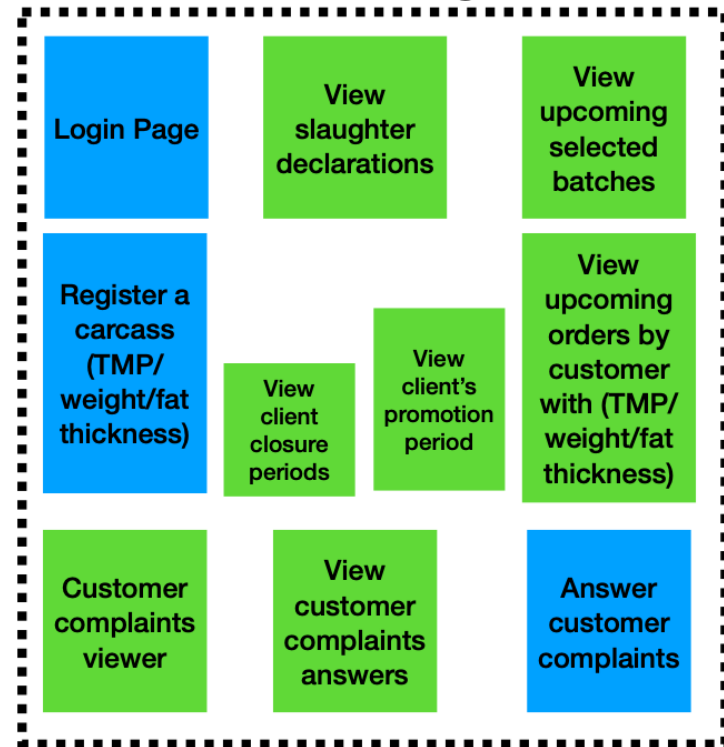

BREEDERS INTERFACE

SLAUGHTERHOUSE INTERFACE

PRO CLIENT INTERFACE

LPS Context

- “Porcs fermiers de la Sarthe” is a collective of over 30 farmers
- The production has been recognized under quality certification “Label Rouge” since 1989 and PGI since 1997
- 80% of the meat is sold to butchers in an area ranging from the pays de la Loire region to the centre of France
- Less than 5% goes to long value chain
- LPS represents 20% of the PGI and Red Label French pork production

PRO CLIENT INTERFACE

CATTLE FEED MANUFACTURER INTERFACE

BREEDERS INTERFACE

CATTLE FEED MANUFACTURER INTERFACE

BREEDERS INTERFACE

CATTLE FEED MANUFACTURER INTERFACE

BREEDERS INTERFACE

CATTLE FEED MANUFACTURER INTERFACE

BREEDERS INTERFACE

CATTLE FEED MANUFACTURER INTERFACE

BREEDERS INTERFACE

CATTLE FEED MANUFACTURER INTERFACE

BREEDERS INTERFACE

BREEDERS INTERFACE

SLAUGHTERHOUSE INTERFACE

BREEDERS INTERFACE

SLAUGHTERHOUSE INTERFACE

BREEDERS INTERFACE

SLAUGHTERHOUSE INTERFACE

BREEDERS INTERFACE

SLAUGHTERHOUSE INTERFACE

BREEDERS INTERFACE

SLAUGHTERHOUSE INTERFACE

SLAUGHTERHOUSE INTERFACE