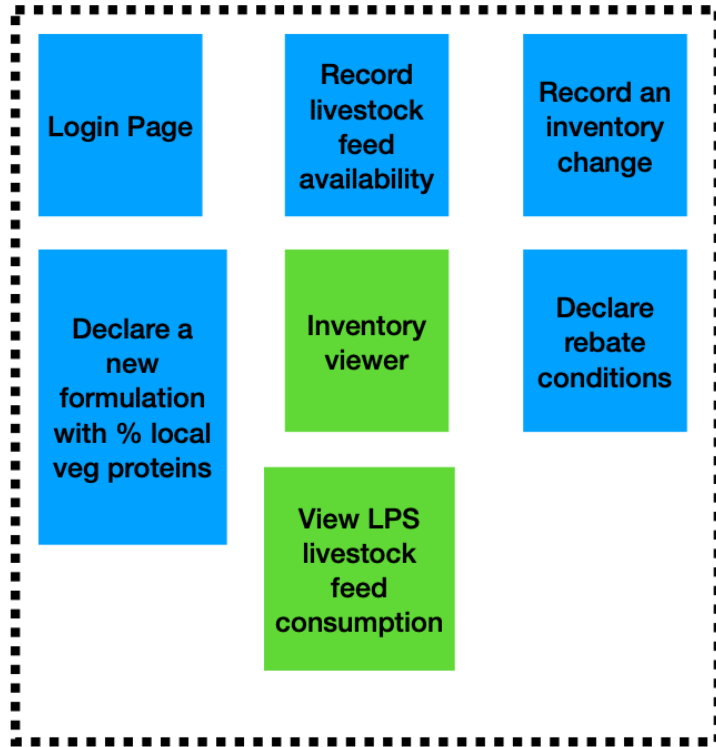

BREEDERS INTERFACE

SLAUGHTERHOUSE INTERFACE

PRO CLIENT INTERFACE

LPS Context

- “Porcs fermiers de la Sarthe” is a collective of over 30 farmers
- The production has been recognized under quality certification “Label Rouge” since 1989 and PGI since 1997
- 80% of the meat is sold to butchers in an area ranging from the pays de la Loire region to the centre of France
- Less than 5% goes to long value chain
- LPS represents 20% of the PGI and Red Label French pork production

LPS Context

GIS

NO CODE

LPS INTERFACE

CONSUMER INTERFACE

CATTLE FEED MANUFACTURER INTERFACE

BREEDERS INTERFACE

SLAUGHTERHOUSE INTERFACE

PRO CLIENT INTERFACE

CATTLE FEED MANUFACTURER INTERFACE

BREEDERS INTERFACE

CATTLE FEED MANUFACTURER INTERFACE

BREEDERS INTERFACE

CATTLE FEED MANUFACTURER INTERFACE

BREEDERS INTERFACE

CATTLE FEED MANUFACTURER INTERFACE

BREEDERS INTERFACE

CATTLE FEED MANUFACTURER INTERFACE

BREEDERS INTERFACE

CATTLE FEED MANUFACTURER INTERFACE

BREEDERS INTERFACE

BREEDERS INTERFACE

SLAUGHTERHOUSE INTERFACE

BREEDERS INTERFACE