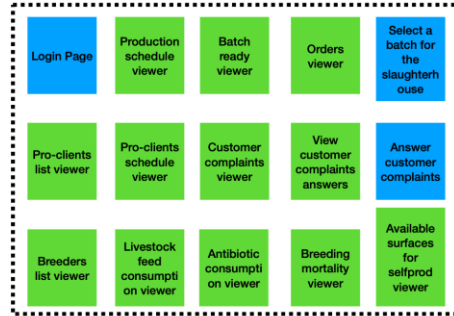

EXPLORING A NEW GOVERNANCE TOOL TO DEVELOP THE USE OF SUSTAINABLE LOCAL PIG FEED

This project has received funding from the European Union's Horizon 2020 research and innovation programme under grant agreement No 101000852

co-fresh.eu

EXPLORING A NEW GOVERNANCE TOOL TO DEVELOP THE USE OF SUSTAINABLE LOCAL PIG FEED

LPS INTERFACE

CONSUMER INTERFACE

ENTER

AIRTABLE DATABASE CENTRALIZING ALL THE DATA

OUTPUT

CATTLE FEED MANUFACTURER INTERFACE

BREEDERS INTERFACE

SLAUGHTERHOUSE INTERFACE

PRO CLIENT INTERFACE

LPS Context

- “Porcs fermiers de la Sarthe” is a collective of over 30 farmers
- The production has been recognized under quality certification “Label Rouge” since 1989 and PGI since 1997
- 80% of the meat is sold to butchers in an area ranging from the pays de la Loire region to the centre of France
- Less than 5% goes to long value chain
- LPS represents 20% of the PGI and Red Label French pork production