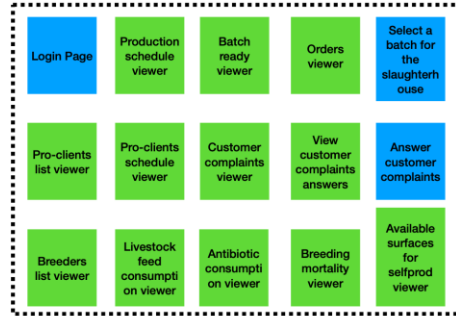

co-fresh.eu

EXPLORING A NEW GOVERNANCE TOOL TO DEVELOP THE USE OF SUSTAINABLE LOCAL PIG FEED

LPS INTERFACE

CONSUMER INTERFACE

ENTER

AIRTABLE DATABASE CENTRALIZING ALL THE DATA

OUTPUT

CATTLE FEED MANUFACTURER INTERFACE

BREEDERS INTERFACE

SLAUGHTERHOUSE INTERFACE

PRO CLIENT INTERFACE

LPS Context

- “Porcs fermiers de la Sarthe” is a collective of over 30 farmers
- The production has been recognized under quality certification “Label Rouge” since 1989 and PGI since 1997
- 80% of the meat is sold to butchers in an area ranging from the pays de la Loire region to the centre of France
- Less than 5% goes to long value chain
- LPS represents 20% of the PGI and Red Label French pork production

LPS Context

GIS

NO CODE

LPS INTERFACE

CONSUMER INTERFACE

CATTLE FEED MANUFACTURER INTERFACE

BREEDERS INTERFACE

SLAUGHTERHOUSE INTERFACE

PRO CLIENT INTERFACE

CATTLE FEED MANUFACTURER INTERFACE

BREEDERS INTERFACE

CATTLE FEED MANUFACTURER INTERFACE

BREEDERS INTERFACE

CATTLE FEED MANUFACTURER INTERFACE

BREEDERS INTERFACE

CATTLE FEED MANUFACTURER INTERFACE