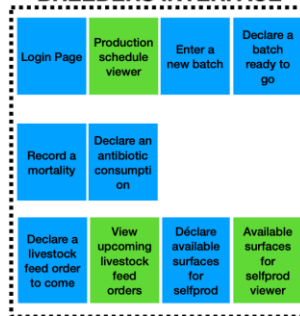

co-fresh.eu

EXPLORING A NEW GOVERNANCE TOOL TO DEVELOP THE USE OF SUSTAINABLE LOCAL PIG FEED

LPS INTERFACE

CONSUMER INTERFACE

ENTER

AIRTABLE DATABASE CENTRALIZING ALL THE DATA

OUTPUT

CATTLE FEED MANUFACTURER INTERFACE

BREEDERS INTERFACE

SLAUGHTERHOUSE INTERFACE

PRO CLIENT INTERFACE

LPS Context

- “Porcs fermiers de la Sarthe” is a collective of over 30 farmers
- The production has been recognized under quality certification “Label Rouge” since 1989 and PGI since 1997
- 80% of the meat is sold to butchers in an area ranging from the pays de la Loire region to the centre of France
- Less than 5% goes to long value chain
- LPS represents 20% of the PGI and Red Label French pork production

LPS Context

GIS

NO CODE

LPS INTERFACE

CONSUMER INTERFACE

CATTLE FEED MANUFACTURER INTERFACE

BREEDERS INTERFACE

SLAUGHTERHOUSE INTERFACE

PRO CLIENT INTERFACE

CATTLE FEED MANUFACTURER INTERFACE

BREEDERS INTERFACE

CATTLE FEED MANUFACTURER INTERFACE

BREEDERS INTERFACE

CATTLE FEED MANUFACTURER INTERFACE

BREEDERS INTERFACE

CATTLE FEED MANUFACTURER INTERFACE