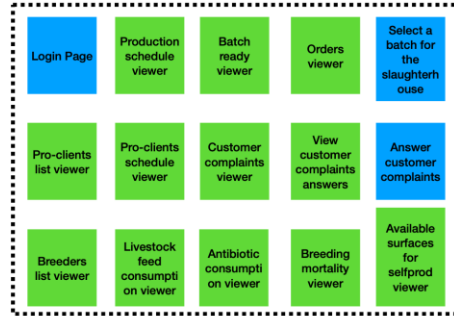

SLAUGHTERHOUSE INTERFACE

BREEDERS INTERFACE

SLAUGHTERHOUSE INTERFACE

BREEDERS INTERFACE

SLAUGHTERHOUSE INTERFACE

BREEDERS INTERFACE

SLAUGHTERHOUSE INTERFACE

SLAUGHTERHOUSE INTERFACE

PRO CLIENT INTERFACE

SLAUGHTERHOUSE INTERFACE

PRO CLIENT INTERFACE

SLAUGHTERHOUSE INTERFACE

PRO CLIENT INTERFACE

LPS INTERFACE

LPS INTERFACE

LPS INTERFACE

LPS INTERFACE

LPS INTERFACE

CONSUMER INTERFACE

CONSUMER INTERFACE

LPS INTERFACE

CONSUMER INTERFACE

CATTLE FEED MANUFACTURER INTERFACE

BREEDERS INTERFACE

SLAUGHTERHOUSE INTERFACE

PRO CLIENT INTERFACE

Thanks for your attention!

Frédéric FLORE

Frederic.flore@pl.chambagri.fr

02.41.18.61.14 / 06.16.56.27.69

E info@co-fresh.eu

W co-fresh.eu