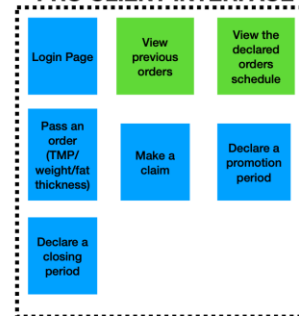

co-fresh.eu

EXPLORING A NEW GOVERNANCE TOOL TO DEVELOP THE USE OF SUSTAINABLE LOCAL PIG FEED

LPS INTERFACE

CONSUMER INTERFACE

ENTER

AIRTABLE DATABASE CENTRALIZING ALL THE DATA

OUTPUT

CATTLE FEED MANUFACTURER INTERFACE

BREEDERS INTERFACE

SLAUGHTERHOUSE INTERFACE

PRO CLIENT INTERFACE

LPS Context

- “Porcs fermiers de la Sarthe” is a collective of over 30 farmers
- The production has been recognized under quality certification “Label Rouge” since 1989 and PGI since 1997
- 80% of the meat is sold to butchers in an area ranging from the pays de la Loire region to the centre of France
- Less than 5% goes to long value chain
- LPS represents 20% of the PGI and Red Label French pork production