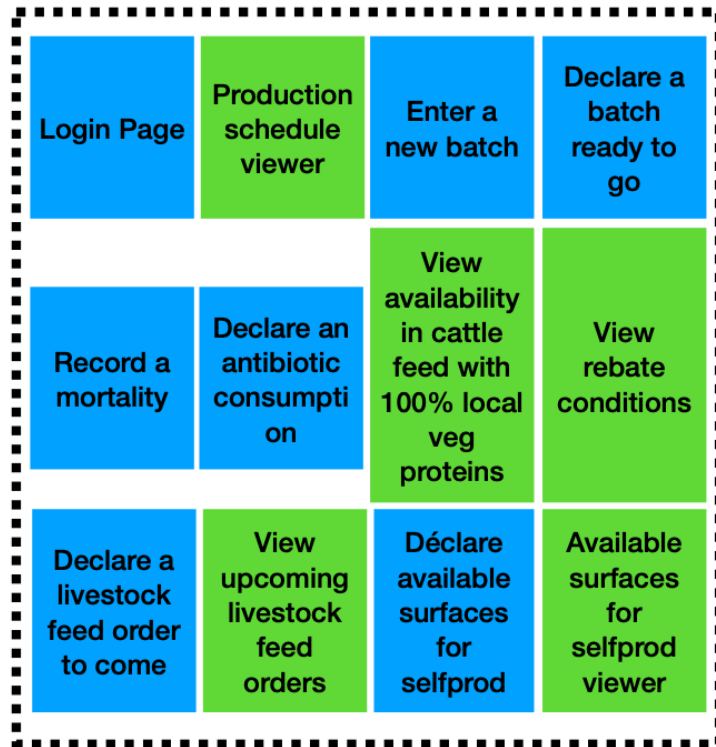

BREEDERS INTERFACE

SLAUGHTERHOUSE INTERFACE

PRO CLIENT INTERFACE

LPS Context

- “Porcs fermiers de la Sarthe” is a collective of over 30 farmers
- The production has been recognized under quality certification “Label Rouge” since 1989 and PGI since 1997
- 80% of the meat is sold to butchers in an area ranging from the pays de la Loire region to the centre of France
- Less than 5% goes to long value chain
- LPS represents 20% of the PGI and Red Label French pork production

PRO CLIENT INTERFACE

CATTLE FEED MANUFACTURER INTERFACE

BREEDERS INTERFACE

CATTLE FEED MANUFACTURER INTERFACE

BREEDERS INTERFACE

CATTLE FEED MANUFACTURER INTERFACE

BREEDERS INTERFACE

CATTLE FEED MANUFACTURER INTERFACE

BREEDERS INTERFACE

CATTLE FEED MANUFACTURER INTERFACE

BREEDERS INTERFACE

CATTLE FEED MANUFACTURER INTERFACE

BREEDERS INTERFACE

BREEDERS INTERFACE

SLAUGHTERHOUSE INTERFACE

BREEDERS INTERFACE

SLAUGHTERHOUSE INTERFACE

BREEDERS INTERFACE

SLAUGHTERHOUSE INTERFACE

BREEDERS INTERFACE

SLAUGHTERHOUSE INTERFACE

BREEDERS INTERFACE

SLAUGHTERHOUSE INTERFACE

SLAUGHTERHOUSE INTERFACE