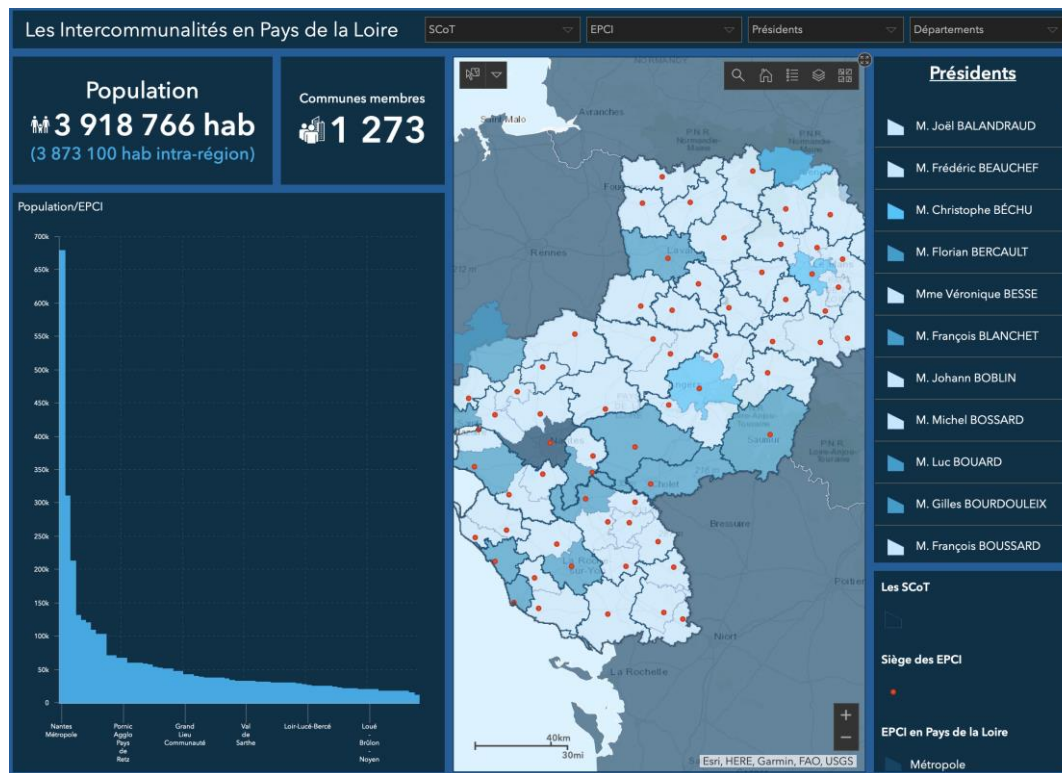

co-fresh.eu

EXPLORING A NEW GOVERNANCE TOOL TO DEVELOP THE USE OF SUSTAINABLE LOCAL PIG FEED

LPS INTERFACE

CONSUMER INTERFACE

ENTER

AIRTABLE DATABASE CENTRALIZING ALL THE DATA

OUTPUT

CATTLE FEED MANUFACTURER INTERFACE

BREEDERS INTERFACE

SLAUGHTERHOUSE INTERFACE

PRO CLIENT INTERFACE

LPS Context

- “Porcs fermiers de la Sarthe” is a collective of over 30 farmers
- The production has been recognized under quality certification “Label Rouge” since 1989 and PGI since 1997
- 80% of the meat is sold to butchers in an area ranging from the pays de la Loire region to the centre of France
- Less than 5% goes to long value chain
- LPS represents 20% of the PGI and Red Label French pork production

LPS Context

GIS

NO CODE

LPS INTERFACE

CONSUMER INTERFACE

CATTLE FEED MANUFACTURER INTERFACE

BREEDERS INTERFACE

SLAUGHTERHOUSE INTERFACE