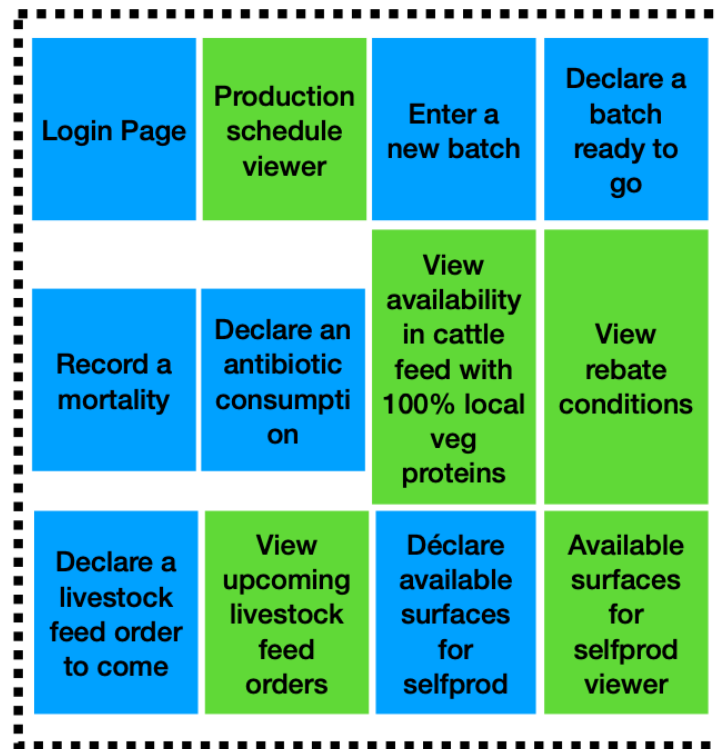

co-fresh.eu

EXPLORING A NEW GOVERNANCE TOOL TO DEVELOP THE USE OF SUSTAINABLE LOCAL PIG FEED

LPS INTERFACE

CONSUMER INTERFACE

ENTER

AIRTABLE DATABASE CENTRALIZING ALL THE DATA

OUTPUT

CATTLE FEED MANUFACTURER INTERFACE

BREEDERS INTERFACE

SLAUGHTERHOUSE INTERFACE

PRO CLIENT INTERFACE

LPS Context

- “Porcs fermiers de la Sarthe” is a collective of over 30 farmers
- The production has been recognized under quality certification “Label Rouge” since 1989 and PGI since 1997
- 80% of the meat is sold to butchers in an area ranging from the pays de la Loire region to the centre of France
- Less than 5% goes to long value chain
- LPS represents 20% of the PGI and Red Label French pork production

LPS Context

GIS

NO CODE

LPS INTERFACE

CONSUMER INTERFACE

CATTLE FEED MANUFACTURER INTERFACE

BREEDERS INTERFACE

SLAUGHTERHOUSE INTERFACE

PRO CLIENT INTERFACE

CATTLE FEED MANUFACTURER INTERFACE

BREEDERS INTERFACE

CATTLE FEED MANUFACTURER INTERFACE

BREEDERS INTERFACE

CATTLE FEED MANUFACTURER INTERFACE

BREEDERS INTERFACE

CATTLE FEED MANUFACTURER INTERFACE