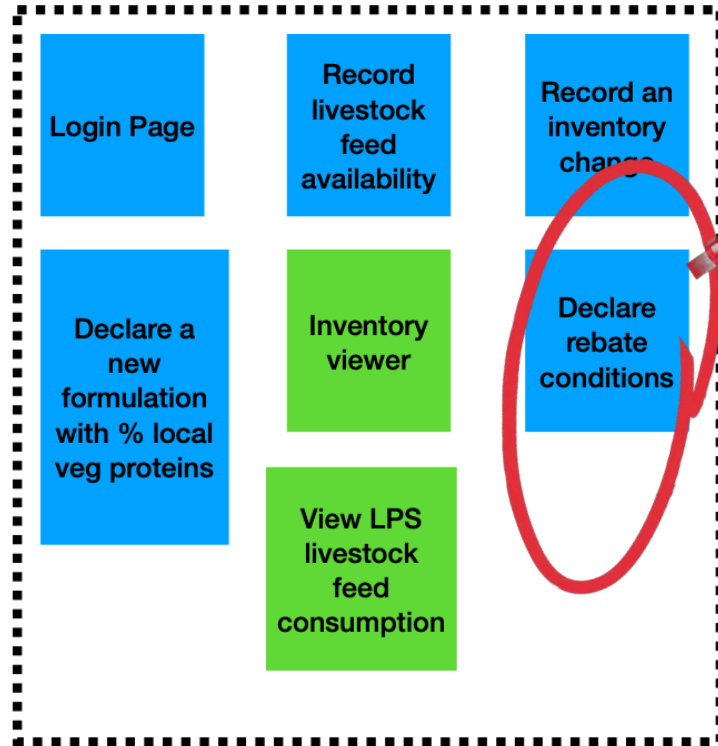

BREEDERS INTERFACE

SLAUGHTERHOUSE INTERFACE

PRO CLIENT INTERFACE

LPS Context

- “Porcs fermiers de la Sarthe” is a collective of over 30 farmers
- The production has been recognized under quality certification “Label Rouge” since 1989 and PGI since 1997
- 80% of the meat is sold to butchers in an area ranging from the pays de la Loire region to the centre of France
- Less than 5% goes to long value chain
- LPS represents 20% of the PGI and Red Label French pork production

LPS Context

GIS

NO CODE

LPS INTERFACE

CONSUMER INTERFACE

CATTLE FEED MANUFACTURER INTERFACE

BREEDERS INTERFACE

SLAUGHTERHOUSE INTERFACE

PRO CLIENT INTERFACE

CATTLE FEED MANUFACTURER INTERFACE

BREEDERS INTERFACE

CATTLE FEED MANUFACTURER INTERFACE

BREEDERS INTERFACE

CATTLE FEED MANUFACTURER INTERFACE

BREEDERS INTERFACE

CATTLE FEED MANUFACTURER INTERFACE

BREEDERS INTERFACE

CATTLE FEED MANUFACTURER INTERFACE

BREEDERS INTERFACE

CATTLE FEED MANUFACTURER INTERFACE

BREEDERS INTERFACE

BREEDERS INTERFACE

SLAUGHTERHOUSE INTERFACE

BREEDERS INTERFACE