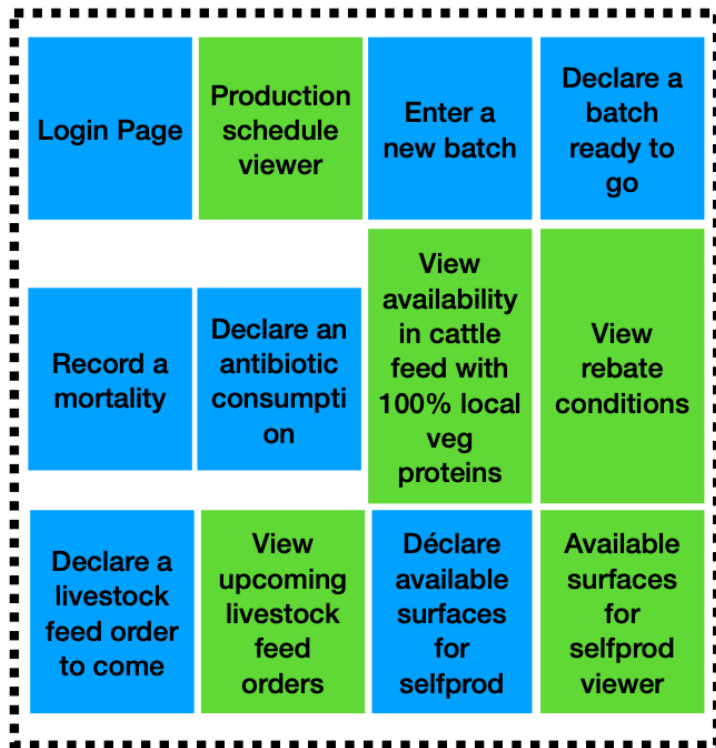

BREEDERS INTERFACE

SLAUGHTERHOUSE INTERFACE

PRO CLIENT INTERFACE

LPS Context

- “Porcs fermiers de la Sarthe” is a collective of over 30 farmers
- The production has been recognized under quality certification “Label Rouge” since 1989 and PGI since 1997
- 80% of the meat is sold to butchers in an area ranging from the pays de la Loire region to the centre of France
- Less than 5% goes to long value chain
- LPS represents 20% of the PGI and Red Label French pork production

PRO CLIENT INTERFACE

CATTLE FEED MANUFACTURER INTERFACE

BREEDERS INTERFACE

CATTLE FEED MANUFACTURER INTERFACE

BREEDERS INTERFACE

CATTLE FEED MANUFACTURER INTERFACE

BREEDERS INTERFACE

CATTLE FEED MANUFACTURER INTERFACE

BREEDERS INTERFACE

CATTLE FEED MANUFACTURER INTERFACE

BREEDERS INTERFACE

CATTLE FEED MANUFACTURER INTERFACE

BREEDERS INTERFACE

BREEDERS INTERFACE

SLAUGHTERHOUSE INTERFACE

BREEDERS INTERFACE

SLAUGHTERHOUSE INTERFACE

BREEDERS INTERFACE

SLAUGHTERHOUSE INTERFACE

BREEDERS INTERFACE

SLAUGHTERHOUSE INTERFACE

BREEDERS INTERFACE

SLAUGHTERHOUSE INTERFACE

SLAUGHTERHOUSE INTERFACE